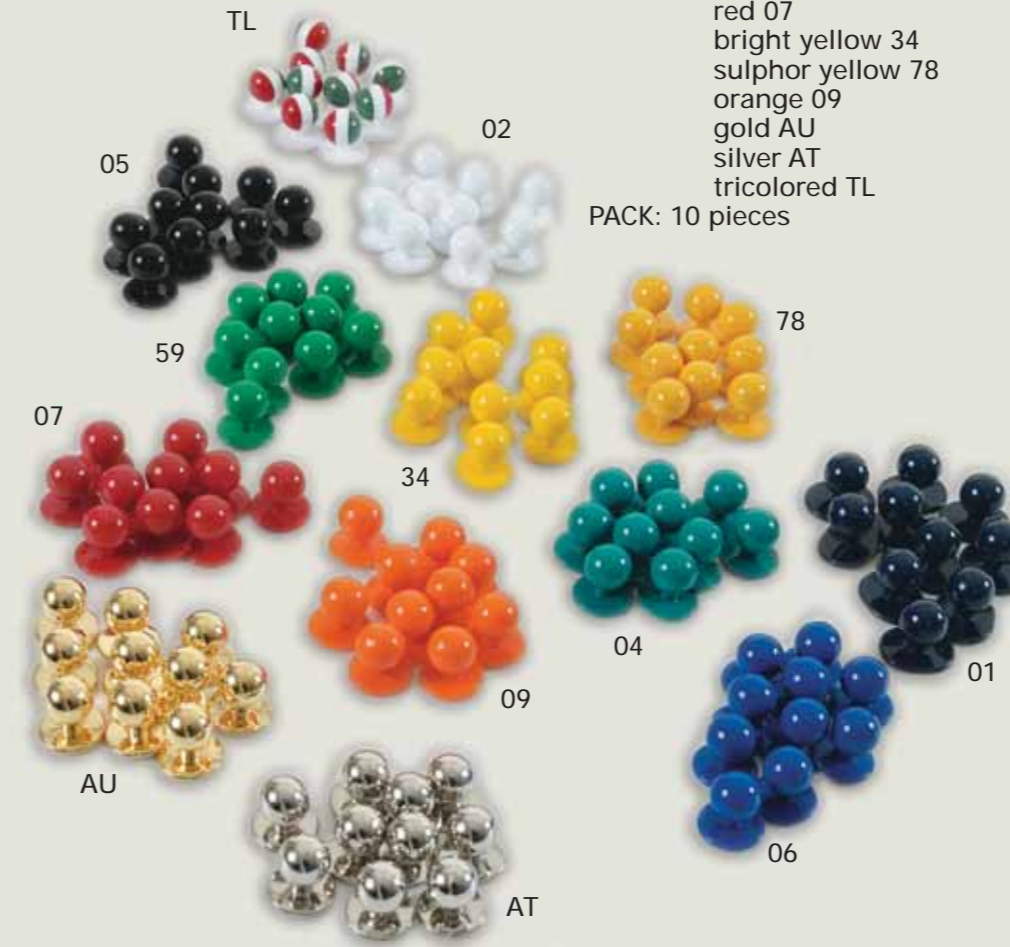

COD. R129
TEA TOWEL
FABRIC: 100% cotton
MEASURE: 100x50 cm