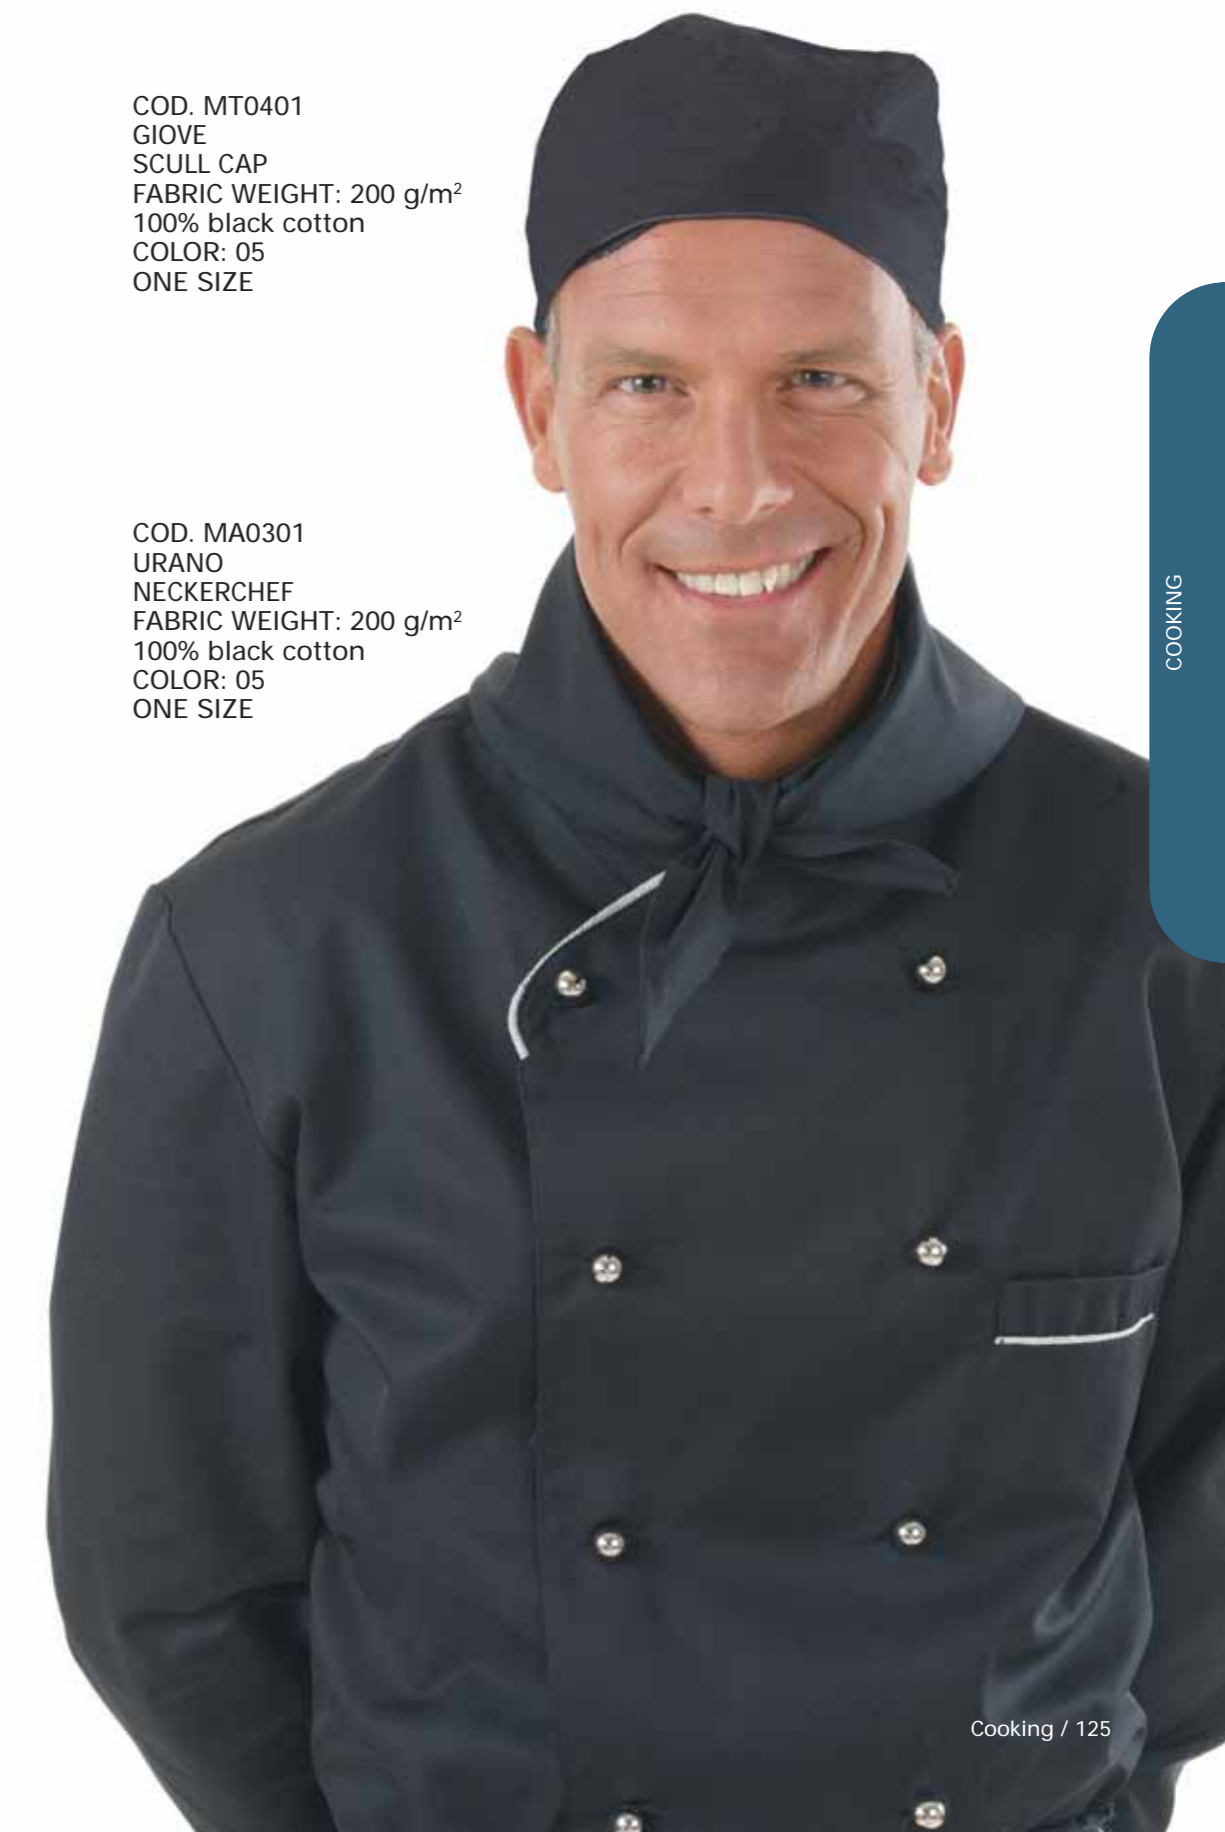

COD. MP0301
PLUTONE
CHEF SERVICE PANTS
FABRIC WEIGHT: 200 g/m²
100% black cotton
COLOR: 05
SIZE: XS - XXL

COD. MT0401
GIOVE
SCULL CAP
FABRIC WEIGHT: 200 g/m²
100% black cotton
COLOR: 05
ONE SIZE

COD. MA0301
URANO
NECKERCHEF
FABRIC WEIGHT: 200 g/m²
100% black cotton
COLOR: 05
ONE SIZE